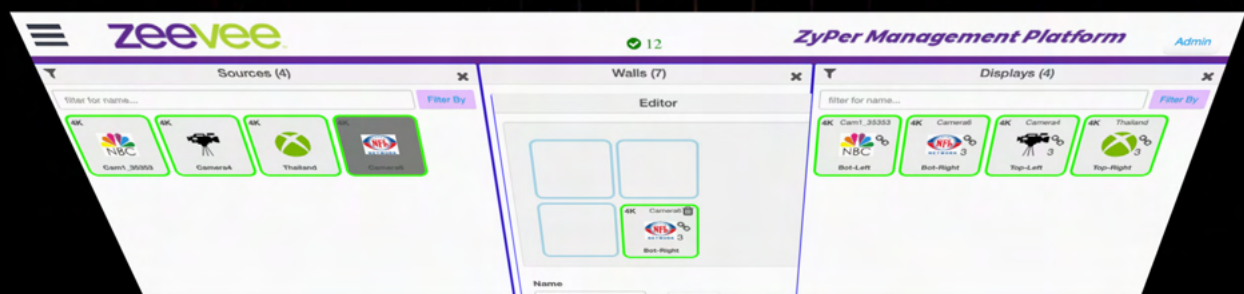

- ✓ JPEG 2000 COMPRESSED 4K VIDEO, AUDIO, AND CONTROL USING OFF-THE-SHELF 1GB ETHERNET SWITCHES. SUPPORT FOR BOTH ANALOGUE AND DIGITAL AUDIO
- ✓ ZYPERMP (MANAGEMENT PLATFORM) WITH SOFTWARE GUI ALLOWS SIMPLE SET UP AND CONTROL OF ZYPERUHD. ZYPERMP ALSO HAS AN OPEN API ALLOWING CONTROL VIA 3RD PARTY SYSTEMS
- ✓ SOURCE AND DISPLAY CONTROL (RS232, IR, USB)
- ✓ DANTE ENCODER OPTION (SUPPORTS AES67)
- ✓ ZYPERUHD CAN ALSO BE USED IN A POINT-TO-POINT CONFIGURATION TO ENCODE A 4K VIDEO SOURCE ACROSS A DEDICATED COPPER CONNECTION TO A DISPLAY UP TO 100M AWAY