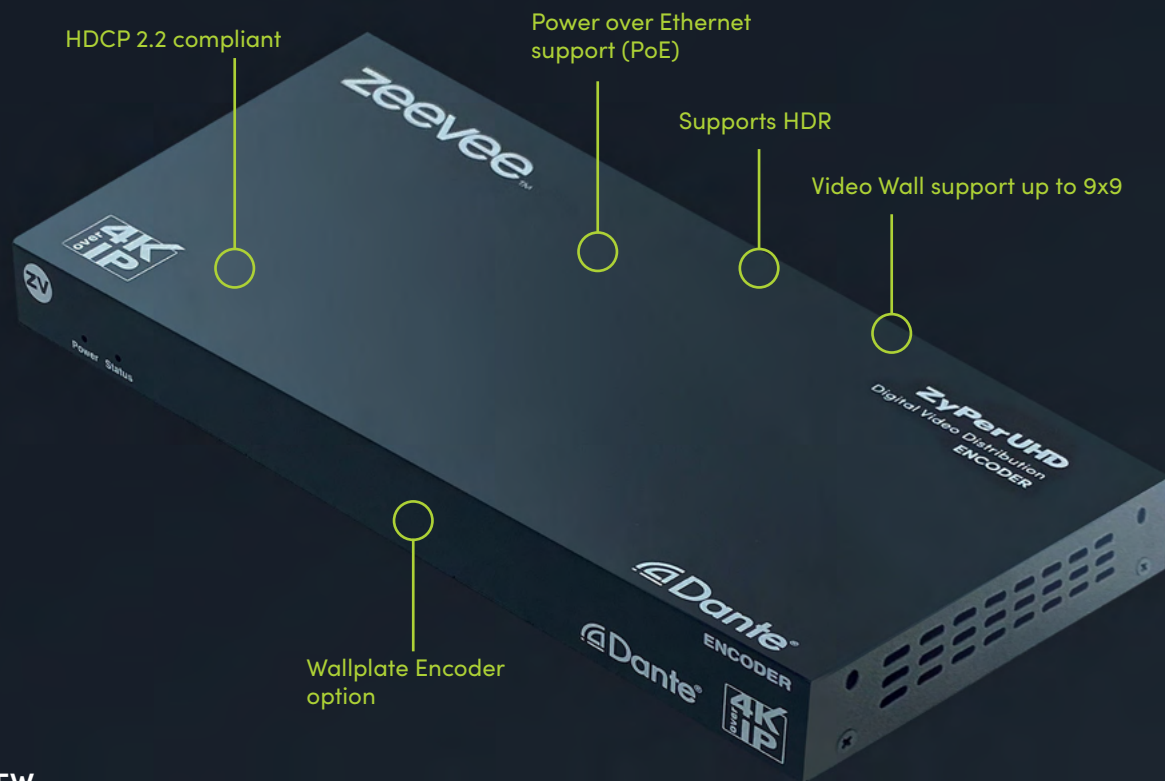

ZyPerUHD

Compressed 4K AV Over IP on 1Gb Networks

OVERVIEW

The ZyPerUHD platform allows for the easy distribution and switching of ultra high definition compressed video, audio, and other data signals using ZyPerUHD encoder and decoder modules and off-the-shelf 1Gb Ethernet switches.

SEND COMPRESSED VIDEO UP TO 4K, AUDIO, AND CONTROL OVER ETHERNET

ZyPerUHD delivers stunning pixel for pixel reproduction of compressed 720p and 1080p HD resolution content directly over a standard 1Gb ethernet network. ZyPerUHD eliminates the need to have a separate AV network or equipment for video and other AV content.

CHANGE SOURCES AND CONTENT INSTANTLY WITHOUT PROGRAMMING ZYPERUHD

IP based architecture enables you to quickly switch from one source to another with minimal loss of frames - even at 1080p resolutions.

CREATE AND MANAGE VIDEO WALLS UP TO 81 SCREENS

ZyPerUHD can be used on multiple screens to create a video wall up to 81 screens in a 9x9 configuration. The unit automatically scales and adjusts HD source content to create a compelling wall without any extra hardware or software. You can even mix scaled images with stand-alone screens.