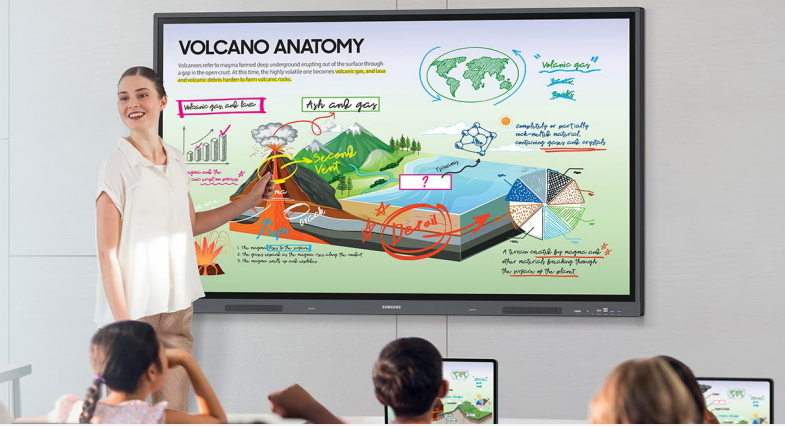

SAMSUNG

Why choose the Samsung E-Board Series?

WAC E-Board

Boost learning with familiar UX

Android OS-based operating system

- Familiar, intuitive and convenient to use.
- Important apps and tools can be conveniently added to the home screen bar for easy access.
- Excellent compatibility with other Android devices enables seamless connectivity.
- Customisable home screen that brings added convenience featuring frequently used apps.

Display multiple screens at once

Easy multitasking

- Allows educators to access all the info they need to create engaging learning environments.
- A variety of screen modes to choose from including split screen, picture-in-picture and screen mirroring.
- Share up to 9 screens simultaneously.

Bonus features

- Enhanced connectivity with a 3-in-1 USB-C port that enables display mirroring, touch control and external charging.
- Use 2 different writing tools at the same time with Dual Pen function.
- Compatible with Mac, Windows and Chrome OS.