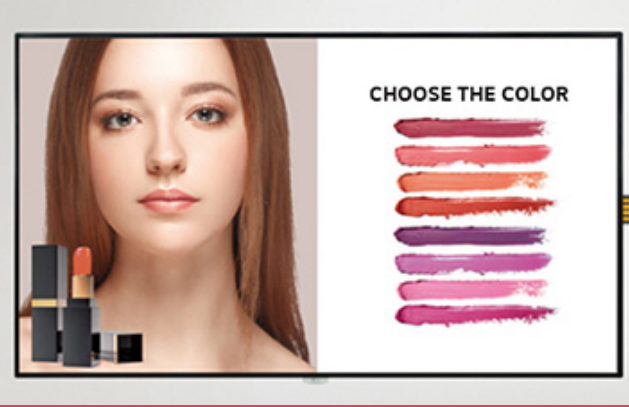

LG – reliability and sophistication

Midwich is a proud distributor and partner to LG. We believe in their products and the experience they offer users. The UM5J range, XE4F and the 65UM3DG large screen displays are all excellent choices for any business to elevate their visibility and engagement. For more information, contact Arvin Mohabeer at Midwich.

For more information in regards to LG LFD products, contact Arvin Mohabeer

Arvin Mohabeer, Senior Product Manager - LFD
01379 649337 | arvin.mohabeer@midwich.com